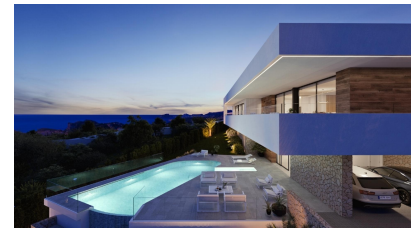

3 bedroom Villa in Benitachell - Cumbre del Sol

Ref: MVS-172

1,914,000
€

Sales type : New build

Energy certificate : Coming soon

Bedrooms : 3

Bathrooms : 4

swimming pool : infinity

City : 2 km

Golf : 7 km

complete air conditioning installation

all kitchen appliances

electric shutters

In the Residential Resort Cumbre del Sol we find the Brisa del Mar villa, specifically in the Residential area of Jazmines, an exclusive area that stands out for its sea views, its quality infrastructure and because it consists of large luxury villas.

Villa Brisa del Mar, consists of two heights, the main entrance is on the upper floor, with two clearly distinguished wings. On the right we have the relax area, where the 3 bedrooms are located, 1 with a large dressing room and bathroom en suite, the other two with a shared bathroom and spacious closets, all with direct access to the terrace, and sea views. In the other wing we find the day rooms, with a kitchen connected to the dining room and the veranda, the living room, a guest toilet, a laundry room, etc.

The ground floor of this villa is intended for relaxation and fun, both indoors and outdoors. This floor contains a garage for two vehicles, a bathroom, a storage room and an additional multipurpose room that communicates directly with the outdoor terrace, the pool and several gardens, a luxury to enjoy leisure time, sunbathing, watching a movie, swimming or simply daydreaming of the sea.