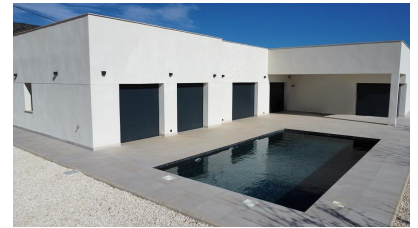

swimming pool : private

Garden : private garden

Orientation : N/A

Views : pool & garden

Parking : parking space on own plot

House area : 139m²

Plot area : 10000m²

Airport : 30 km

Beach : 32 km

City : 4 km

Golf : 13 km

all kitchen appliances

electric shutters

electric gate

We proudly present a unique opportunity to choose from different models of villas, both modern and Spanish style, located in the beautiful regions of Aspe, La Romana, Novelda and Hondon. There is a wide choice of homes with 2, 3, or 4 bedrooms and 2 or 3 bathrooms, with the option of a separate toilet. These villas can be built both in the countryside on plots of at least 10,000 m², or in an urbanization on plots of approximately 500 m², depending on the availability of plots at the time.