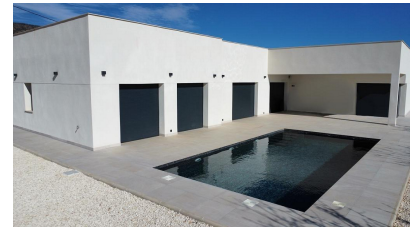

MEDVILLA
SPAIN

3 bedroom Villa in Aspe

Ref: MVS8-250

342,000€

Sales type : New build

Energy certificate : Coming soon

Bedrooms : 3

Bathrooms : 2

swimming pool : private

Garden : private garden

Orientation : N/A

Views : pool & garden

Parking : parking space on own plot

House area : 139m²

Plot area : 10000m²

Airport : 30 km

Beach : 32 km

City : 4 km

Golf : 13 km

☒ all kitchen appliances

☒ electric shutters

☒ electric gate

We proudly present a unique opportunity to choose from different models of villas, both modern and Spanish style, located in the beautiful regions of Aspe, La Romana, Novelda and Hondon. There is a wide choice of homes with 2, 3, or 4 bedrooms and 2 or 3 bathrooms, with the option of a separate toilet. These villas can be built both in the countryside on plots of at least 10,000 m², or in an urbanization on plots of approximately 500 m², depending on the availability of plots at the time.

The prices of the villas do not include the cost of the plot, but offer flexibility and freedom of choice to realize your dream home.