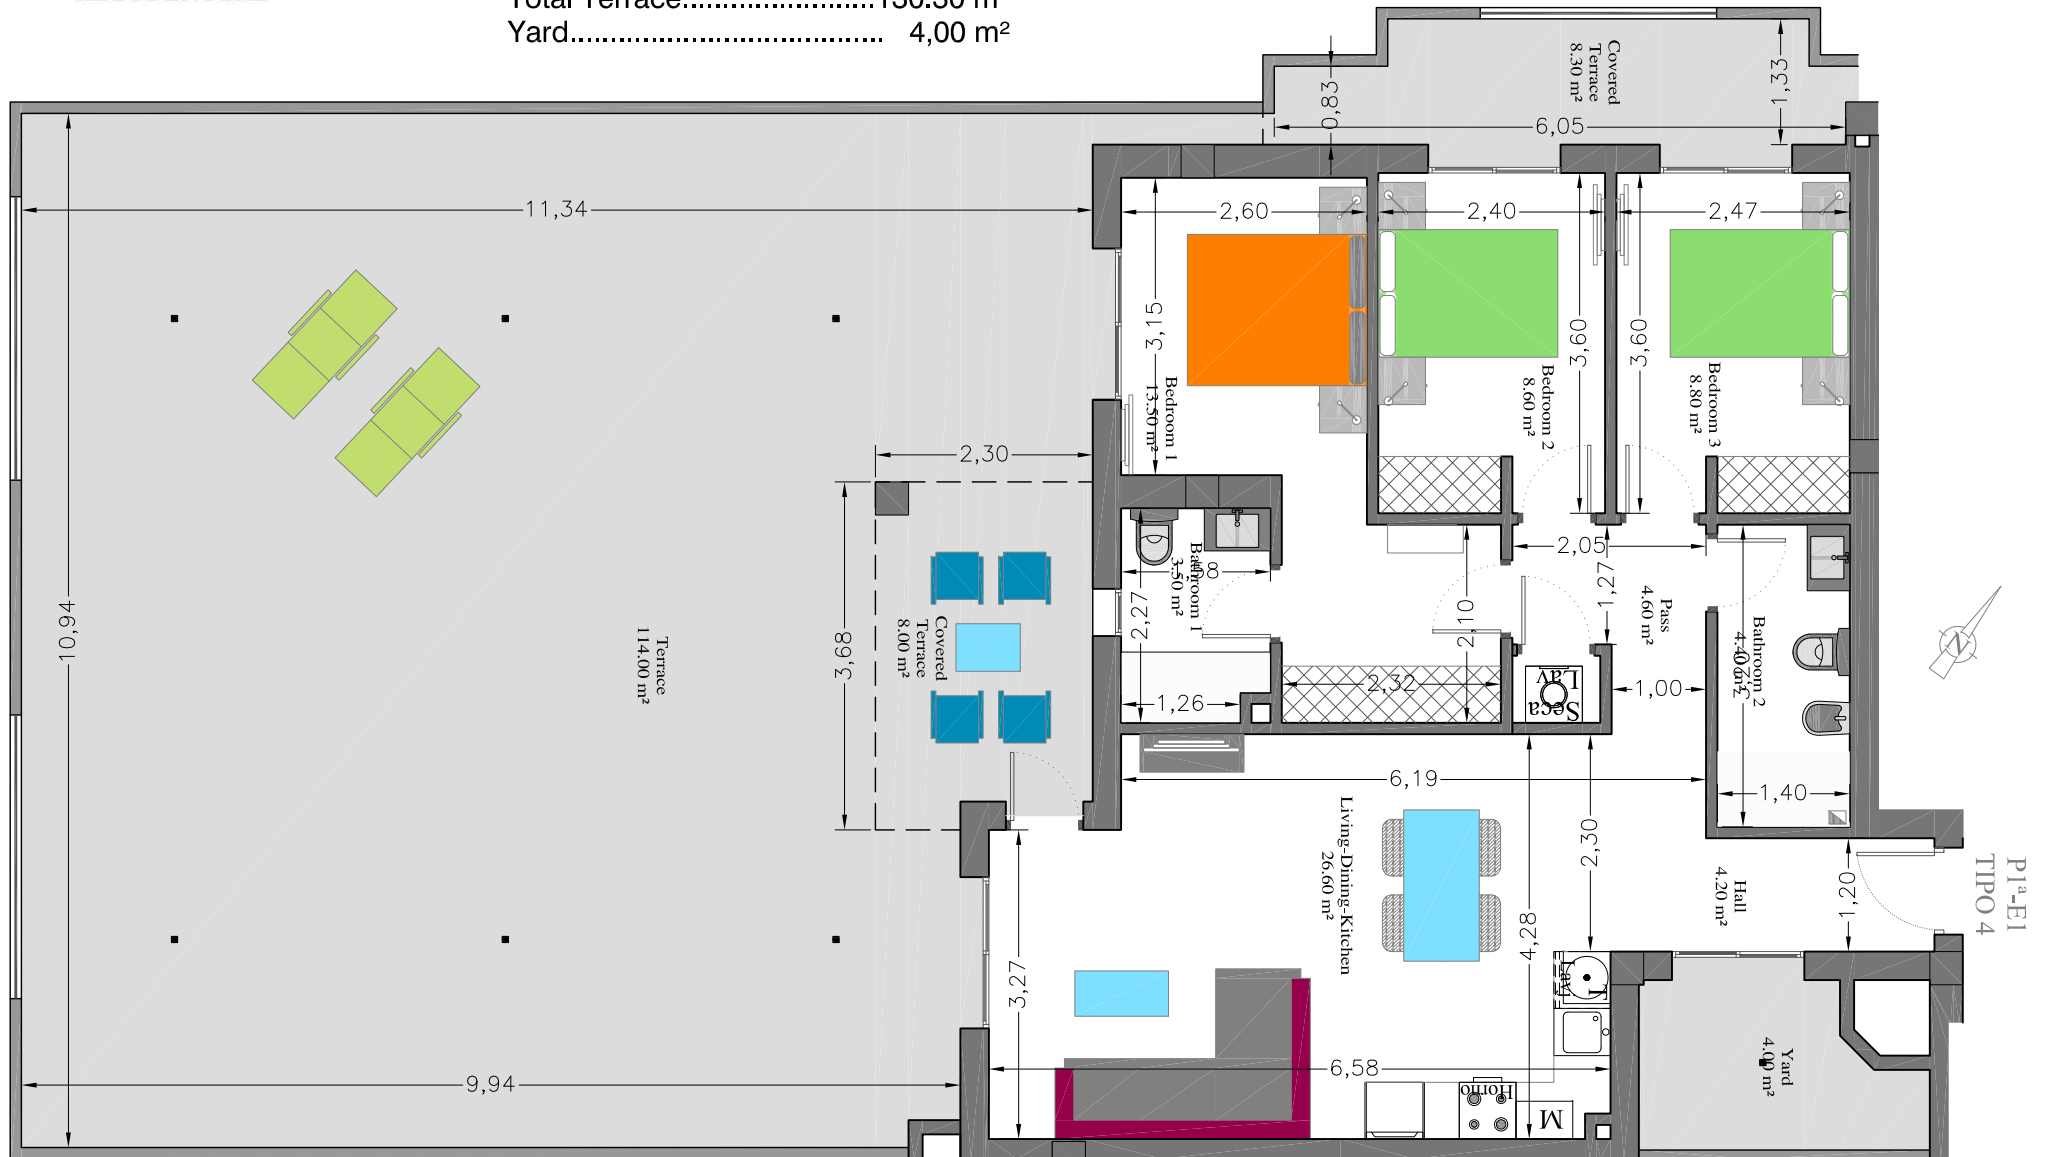

**SUNGOLF BEACH**  
*Orihuela Costa*  
RESIDENCIAL

A world between golf courses for living

APARTMENT: P1<sup>a</sup>-E1-TIPO 4-BUILD 36  
3 BEDROOMS  
2 BATHROOM

SURFACES:

Apartment (Closed surface)..92,00 m<sup>2</sup>  
Total Terrace.....130.30 m<sup>2</sup>  
Yard..... 4,00 m<sup>2</sup>